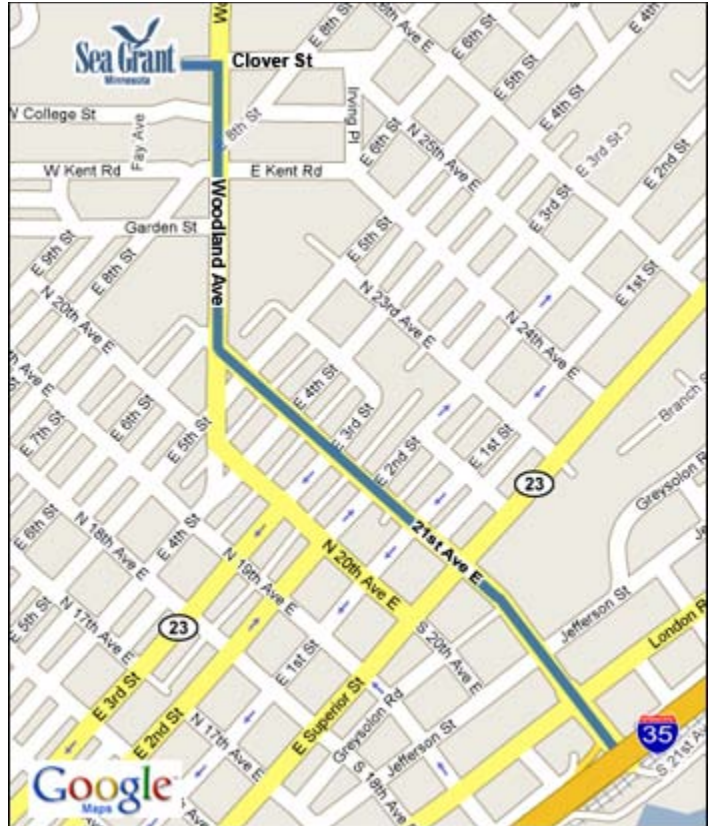

# Minnesota Sea Grant

Map / Directions from I-35

The University of Minnesota Sea Grant College Program is located on the University of Minnesota Duluth campus in the renovated Chester Park School Building, located on the corner of Woodland Avenue and College Street in Duluth.

## Directions:

1. Take I-35 to Exit 258.
2. Take the 21st Ave. E. Exit (exit 258 from I-35) and go up the hill (NW) about 1 mile.
3. Turn Right (N) on Woodland Ave. and go half a mile.
4. Turn Left (W) on Clover St.

[Get driving directions from your location...](#)