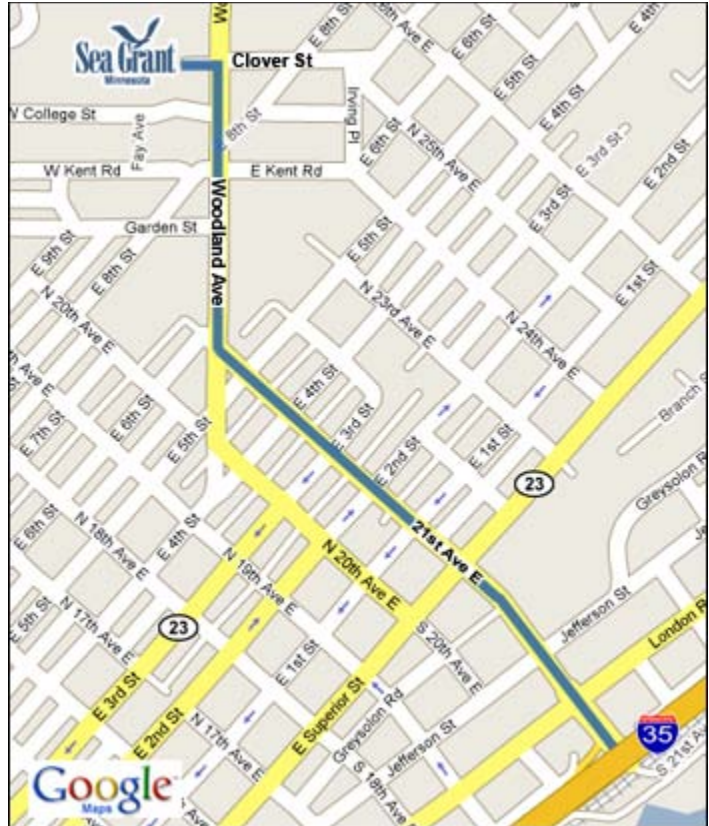

# Minnesota Sea Grant

Map / Directions from I-35

The University of Minnesota Sea Grant College Program is located on the University of Minnesota Duluth campus in the renovated Chester Park School Building, located on the corner of Woodland Avenue and College Street in Duluth.

## Directions:

1. Take I-35 to Exit 258.
2. Take the 21st Ave. E. Exit (exit 258 from I-35) and go up the hill (NW) about 1 mile.
3. Turn Right (N) on Woodland Ave. and go half a mile.
4. Turn Left (W) on Clover St.

[Get driving directions from your location...](#)